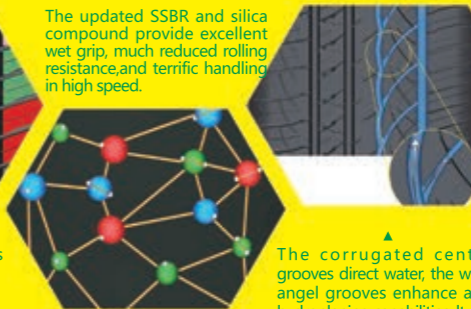

H2000

All Season UHP

H2000 is designed for top grade users seeking ultra-high performance. The asymmetrical, unidirectional tread design provides excellent handling and comfort. All season design delivers excellent wet grip. It delivers all outstanding performance and brings you excellent fun of driving.

Features & Benefits

The asymmetrical design provides excellent grip in both dry and wet conditions, enhances turning handling.

The updated SSBR and silica compound provide excellent wet grip, much reduced rolling resistance, and terrific handling in high speed.

Strong circumferential central rib improves straightline stability.

Rim protector designed.

Variable pitch on both sides reduces noise.

The corrugated central grooves direct water, the wide-angle grooves enhance anti-hydroplaning capabilities. It runs easily on downpour highway.

UTQG:420/AA/A

Size							LI&SS
205	/	50	ZR	16			87W
205	/	55	ZR	16			91W
215	/	55	ZR	16			93W
225	/	55	ZR	16			95W
205	/	45	ZR	17	XL		88W
215	/	45	ZR	17	XL		91W
225	/	45	ZR	17	XL		94W
235	/	45	ZR	17	XL		97W
245	/	45	ZR	17	XL		99W
225	/	40	ZR	18	XL		92W
235	/	40	ZR	18	XL		95W
245	/	40	ZR	18	XL		97W