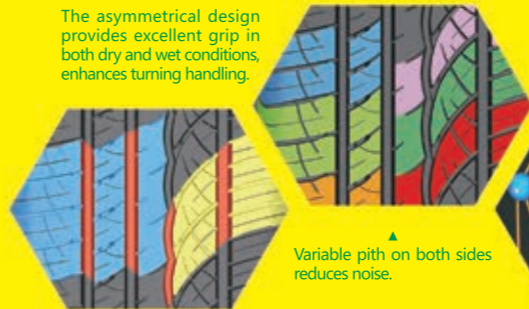

H2000

All Season UHP

H2000 is designed for top grade users seeking ultra-high performance. The asymmetrical, unidirectional tread design provides excellent handling and comfort. All season design delivers excellent wet grip. It delivers all outstanding performance and brings you excellent fun of driving.

Features & Benefits

The asymmetrical design provides excellent grip in both dry and wet conditions, enhances turning handling.

The updated SSBR and silica compound provide excellent wet grip, much reduced rolling resistance, and terrific handling in high speed.