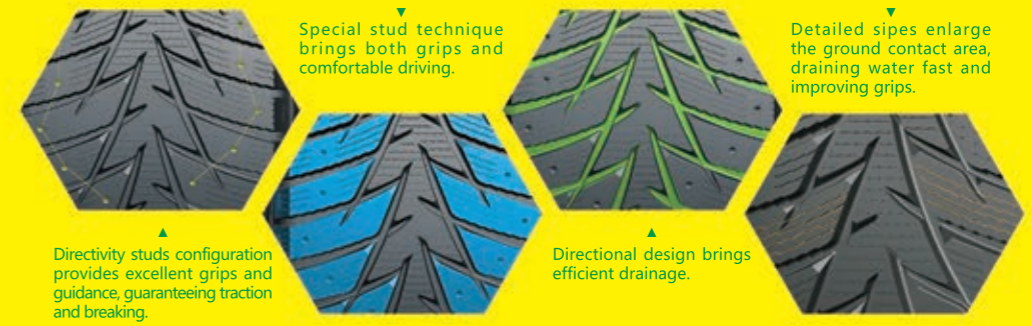

Features & Benefits

Size		LI&SS
175/70R13		82T
175/65R14	XL	86T
175/70R14	XL	88T
185/65R14	XL	90T
185/70R14	XL	92T
185/60R15	XL	88T
185/65R15	XL	92T
195/60R15	XL	92T
195/65R15	XL	95T
205/65R15	XL	99T
205/70R15	XL	100T
205/55R16	XL	94T
205/60R16	XL	96T
215/60R16	XL	99T
215/65R16	XL	102T
225/60R16	XL	102T
215/55R17	XL	98H

Size		LI&SS
225/45R17	XL	94H
225/50R17	XL	98H
225/55R17	XL	101H
235/55R17	XL	103T
225/40R18	XL	92H
245/45R18	XL	100H
SUV HT		
215/70R16		100T
235/70R16		106T
245/70R16	XL	111T
265/70R16		112T
225/65R17	XL	106T
235/65R17	XL	108T
245/65R17	XL	111T
265/65R17		112T
235/60R18	XL	107T
255/55R18	XL	109T